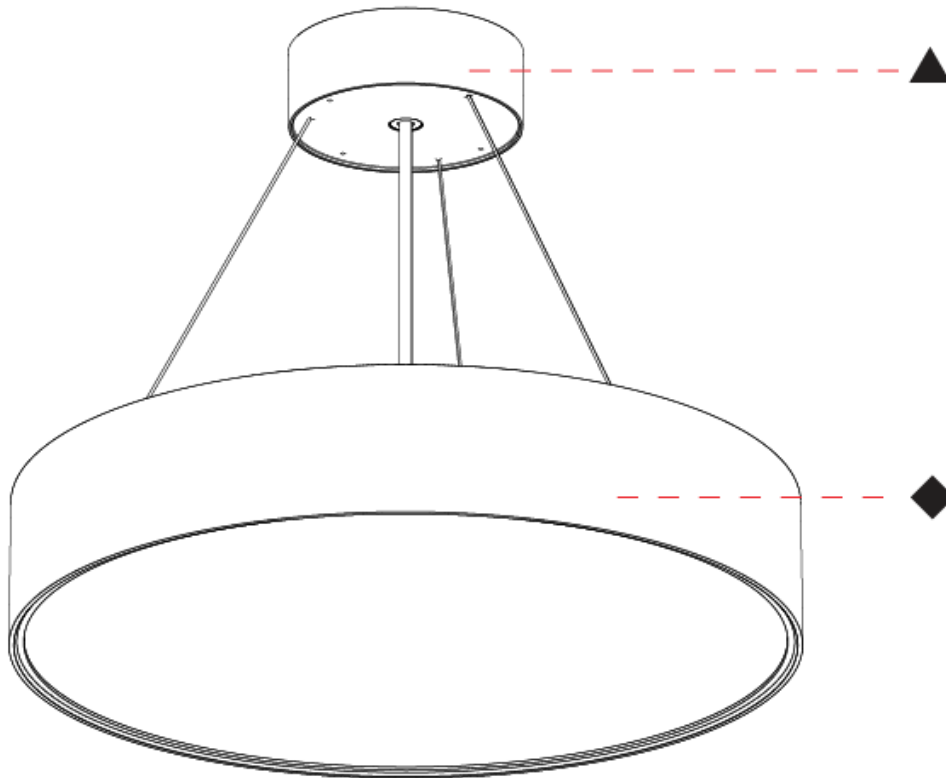

SIGN EVO SUSPENSION

A3001111-

PROJECT	_____
TYPE	_____
SPECIFIER	_____
QUANTITY	_____
DATE	_____

A