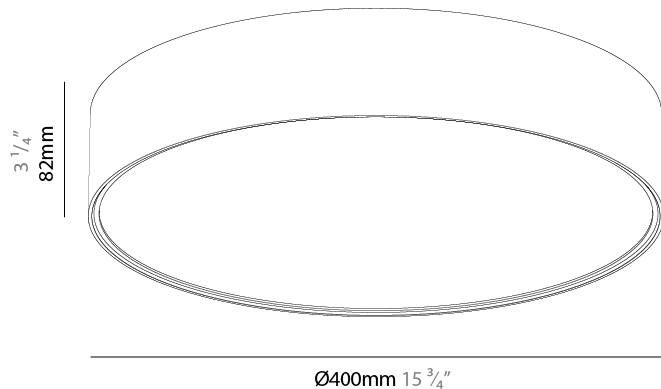

GENERAL

Series: Sign EVO
Partner: Prolicht
Division: Architectural
Installation: Surface
Product Type: Ceiling Surface
Mounting Location: Ceiling
Light Distribution: Direct

PHYSICAL

Shape: Round
Diameter (mm): 395
Diameter (in): 15 1/2
Height (mm): 82
Height (in): 3 1/4
Weight (kg): 4.2
Diffuser: PMMA - Opal / Microprism / Clear Microprism
Fixture Finish: SSR / BKV / CWI / CRY / HAB / UFT / ITA / RUA / FTG / MYG / LOD / PUS / FRO / FUP / KIA / POP / BLS / SPG / MEY / GOH / CHC / COM / ABZ / JAG / OBR / MOS / ROR
Fixture Material: PMMA / Extruded Aluminum / Steel

ELECTRICAL

Lamp Type: LED (Zhaga Standard)
Input Wattage (W): 26.5
Total Output Wattage (W): 22.7
Dimming: Tri-Mode (Non-Dimming and Phase Dimming (120Vac only) and 0-10V Dimming)
Driver Included: Yes
Driver Location: Integrated
Driver Type: Constant Current - Universal
Driver Class: Class 2
Input Voltage (V): 120
Constant Current (MA): 700mA
Upon Request: DALI Dimming / MATTER Dimming

LED

Color Temperature (°K): 2700 / 3000 / 3500 / 4000
Max. Delivered Lumen (lm): Max 4071
Nominal Lumen (lm): Max 4704
CRI: >90 CRI
Lamp Life (hrs): 50000

OPTICAL

RATINGS AND CERTIFICATIONS

Certified By: Certified for North American Standards
IP rating: IP40