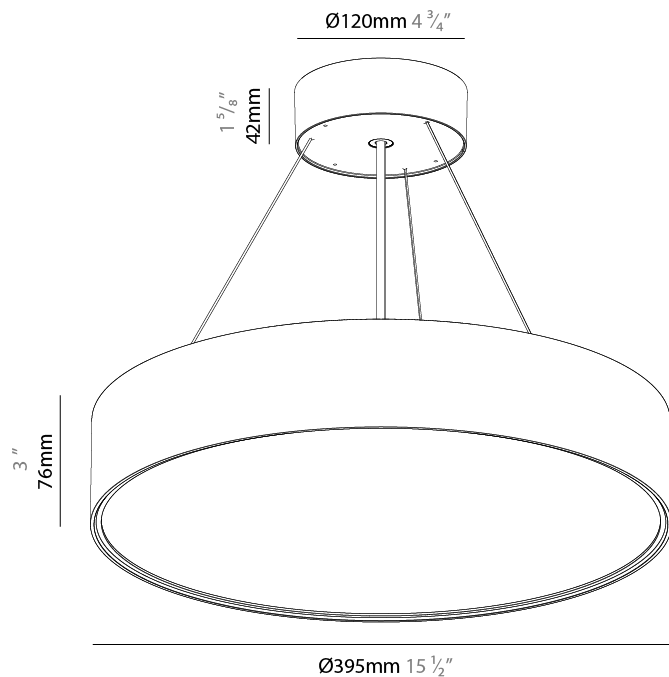

1. To build a product code in our configurator select the specify button on the base model # product page
2. To build a manual product code on this datasheet choose from the options listed below in blue font and add the suffix to the base model #

GENERAL

Series: Sign EVO
Partner: Prolicht
Division: Architectural
Installation: Suspension
Product Type: Pendant
Mounting Location: Ceiling
Light Distribution: Direct

PHYSICAL

Shape: Round
Diameter (mm): 395
Diameter (in): 15 1/2
Height (mm): 82
Height (in): 3 3/4
Weight (kg): 4.2
Diffuser: PMMA - Opal / Microprism / Clear Microprism
Fixture Finish: SSR / BKV / CWI / CRY / HAB / UFT / ITA / RUA / FTG / MYG / LOD / PUS / FRO / FUP / KIA / POP / BLS / SPG / MEY / GOH / CHC / COM / ABZ / JAG / OBR / MOS / ROR
Fixture Material: PMMA / Extruded Aluminum / Steel
Cable Details: 2000mm or 6000mm Transparent Cable

ELECTRICAL

Lamp Type: LED (Zhaga Standard)
Input Wattage (W): 26.7
Total Output Wattage (W): 24.6
Dimming: DALI Dimming / MATTER Dimming
Driver Included: Yes
Driver Location: Integrated
Driver Type: Constant Current - Universal
Driver Class: Class 2
Input Voltage (V): 120
Constant Current (MA): 700mA

LED

Color Temperature (°K): 2700-6500 Tunable White
Max. Delivered Lumen (lm): Max 3838
Nominal Lumen (lm): Max 4435
CRI: >90 CRI
Lamp Life (hrs): 50000

OPTICAL

RATINGS AND CERTIFICATIONS

Certified By: Certified for North American Standards
IP rating: IP40