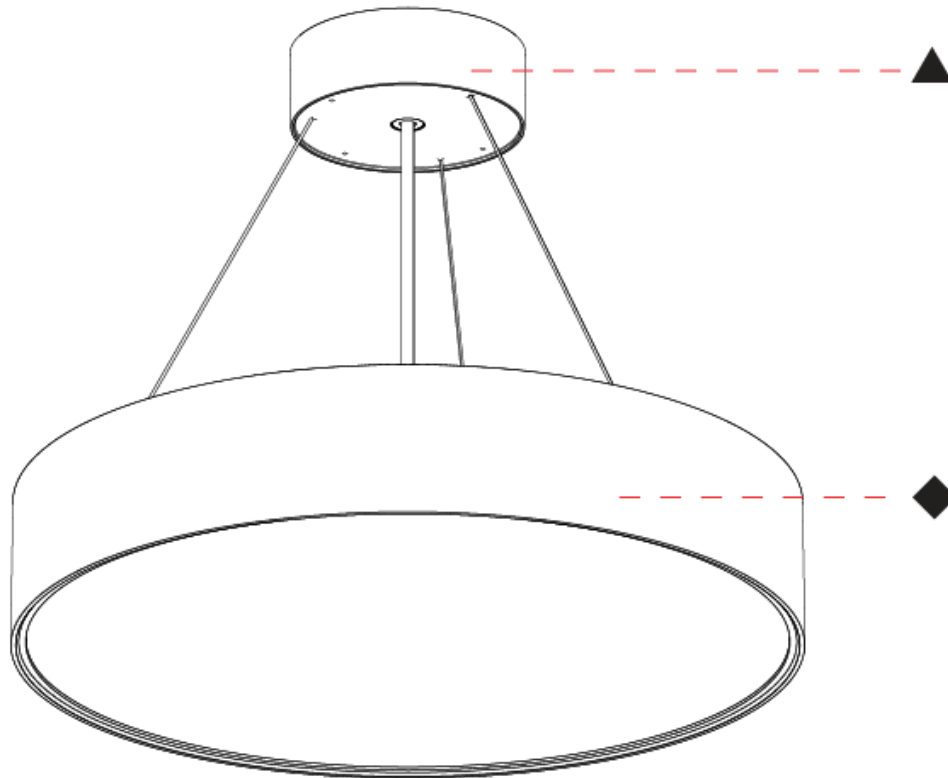

A3001099-HE-

PROJECT	_____
TYPE	_____
SPECIFIER	_____
QUANTITY	_____
DATE	_____

A