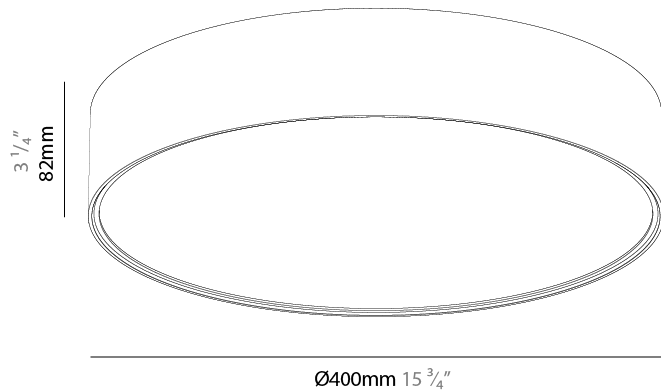

base number	LED Dimming	Finishes (Diamond)	Finishes (Triangle)	Diffuser Options

1. To build a product code in our configurator select the specify button on the base model # product page
2. To build a manual product code on this datasheet choose from the options listed below in blue font and add the suffix to the base model #

GENERAL

Series: Sign EVO
Partner: Prolicht
Division: Architectural
Installation: Surface
Product Type: Ceiling Surface
Mounting Location: Ceiling
Light Distribution: Direct

PHYSICAL

Shape: Round
Diameter (mm): 395
Diameter (in): 15 1/2
Height (mm): 82
Height (in): 3 1/4
Weight (kg): 4.2
Diffuser: [PMMA - Opal](#) / [Microprism](#) / [Clear Microprism](#)
Fixture Finish: [SSR / BKV / CWI / CRY / HAB / UFT / ITA / RUA / FTG / MYG / LOD / PUS / FRO / FUP / KIA / POP / BLS / SPG / MEY / GOH / CHC / COM / ABZ / JAG / OBR / MOS / ROR](#)
Fixture Material: [PMMA](#) / [Extruded Aluminum](#) / [Steel](#)

ELECTRICAL

Lamp Type: LED (Zhaga Standard)
Input Wattage (W): 26.7
Total Output Wattage (W): 24.6
Dimming: [DALI Dimming](#) / [MATTER Dimming](#)
Driver Included: Yes
Driver Location: Integrated
Driver Type: Constant Current - Universal
Driver Class: Class 2
Input Voltage (V): 120
Constant Current (MA): 700mA

LED

Color Temperature (°K): 2700-6500 Tunable White
Max. Delivered Lumen (lm): Max 3838
Nominal Lumen (lm): Max 4435
CRI: >90 CRI
Lamp Life (hrs): 50000

OPTICAL

RATINGS AND CERTIFICATIONS

Certified By: Certified for North American Standards
IP rating: IP40