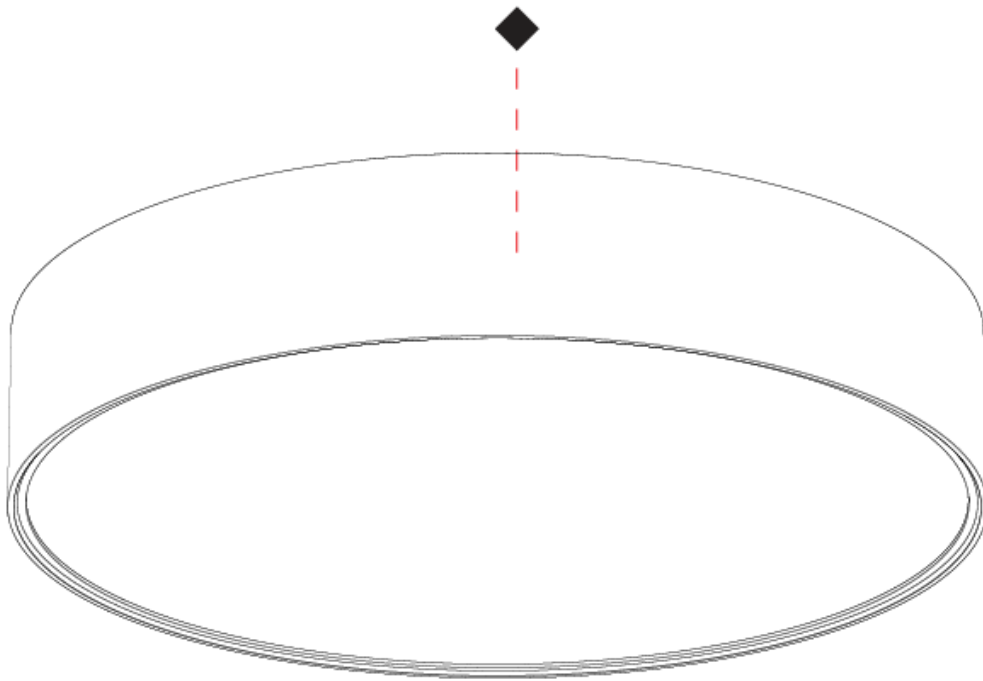

A3D405-HE-

PROJECT

TYPE

SPECIFIER

QUANTITY

DATE